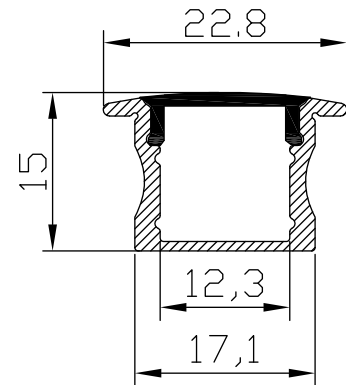

Color 

Unit: mm

Features:

1. Model: HL-BAPL003
2. Material: AL6063+PC/PMMA
3. Surface: Anodized/Painting
4. Lighting source width: 12mm
5. Length: 4m/max
6. Installation: For wardrobe / bookcase / bars / counter and other cabinet application.

Accessory:

End Cap

Mounting Clip (metal)

Mounting Clip (PC)

Cover

Installation: